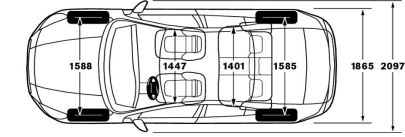

ENGINE	T3		T4		T5		T6 AWD	D2		D3		D4		D5	
	Manual	Auto	Manual	Auto	Manual	Auto	Auto	Manual	Auto	Manual	Auto	Manual	Auto	Manual	Auto
Configuration/Cylinders	Transverse - 16 valve, 4 cylinder		Transverse - 16 valve, 4 cylinder		Transverse - 16 valve, 4 cylinder		Transverse - 24 valve, 6 cyl.	Transverse - 8 valve, 4 cylinder		Transverse - 20 valve, 5 cylinder		Transverse - 20 valve, 5 cylinder		Transverse - 20 valve, 5 cylinder	
Engine capacity, cc	1596		1596		1999		2953	1560		1984		1984		2400	
Max. output ECE, hp/kw/rpm	150/110/5200		180/132/5700		240/172/5500		304/223/5600	115/84/3600		136/100/3500		163/120/3500		215/158/4000	
Max. torque ECE, Nm/rpm	240/1600-4000		240/1600-5000		320/1800-5000		440/2100-4200	270/1750-2500		350/1500-2250		400/1500-2750		420/1500-3250	
Transmission	6 speed		6 speed		6 speed		6 speed	6 speed		6 speed		6 speed		6 speed	
Fuel	95-98 RON unleaded (I)		95-98 RON unleaded (I)		95-98 RON unleaded (I)		95-98 RON unleaded (I)	Diesel (v)		Diesel (v)		Diesel (v)		Diesel (v)	
Fuel system	Direct Fuel Injection		Direct Fuel Injection		Direct Fuel Injection		Port Fuel Injection	Common Rail Direct Injection		Common Rail Direct Injection		Common Rail Direct Injection		Common Rail Direct Injection	
Fuel tank volume, litres (gallons)	67.5 (14.8)		67.5 (14.8)		67.5 (14.8)		67.5 (14.8)	67.5 (14.8)		67.5 (14.8)		67.5 (14.8)		67.5 (14.8)	
PERFORMANCE	T3		T4		T5		T6 AWD	D2		D3		D4		D5	
Top speed, mph	127	130	140	140	143	143	155	121	118	127	124	137	134	143	143
Acceleration 0-60 mph, sec	8.9	9.6	7.8	8.5	6.9	7.1	5.8	10.4	11.6	9.6	9.6	8.7	8.7	6.9	7.1
0-62 mph (0-100 km/h), sec	9.4	10.2	8.3	9.0	7.3	7.5	6.1	10.9	12.3	10.2	10.2	9.2	9.2	7.4	7.7
Drag co-efficient	0.28		0.28		0.28		0.28	0.28		0.28		0.28		0.28	
FUEL CONSUMPTION (II)(III)	T3		T4		T5		T6 AWD	D2		D3		D4		D5	
Mpg / l/100 km	Manual	Auto	Manual	Auto	Manual	Auto	Auto	Manual	Auto	Manual	Auto	Manual	Auto	Manual	Auto
Urban	38.2 / 7.4	29.4 / 9.6	32.8 / 8.6	29.4 / 9.6	25.2 / 11.2	24.8 / 11.4	19.5 / 14.5	55.4 / 5.1	57.7 / 4.9	55.4/5.1	41.5/6.8	55.4/5.1	41.5 / 6.8	49.6/5.7	34.9 / 8.1
Extra Urban	57.7 / 4.9	50.4 / 5.6	55.4 / 5.1	50.4 / 5.6	47.1 / 6.0	45.6 / 6.2	38.7 / 7.3	72.4 / 3.9	70.6 / 4.0	72.4/3.9	61.4/4.6	72.4/3.9	61.4 / 4.6	74.3/3.8	61.4 / 4.6
Combined	48.7 / 5.8	39.8 / 7.1	44.1 / 6.4	39.8 / 7.1	35.8 / 7.9	34.9 / 8.1	28.5 / 9.9	65.7 / 4.3	65.7 / 4.3	65.7/4.3	52.3/5.4	65.7/4.3	52.3 / 5.4	62.8/4.5	47.9 / 5.9
EMISSIONS	T3		T4		T5		T6 AWD	D2		D3		D4		D5	
CO₂, g/km	135	164	149	164	184	189	231	114	114	114	142	114	142	119	154
Vehicle Tax Band	E	F	G	F	F	F	F	F	F	F	F	F	F	F	F
First Year Vehicle Tax	£120	£170	£135	£170	£325	£460	£815	£0	£0	£0	£135	£0	£135	£0	£170
Subsequent Years' Vehicle Tax	£120	£170	£135	£170	£215	£250	£270	£30	£30	£30	£135	£30	£135	£30	£170
Emission Level	Euro V		Euro V		Euro V		Euro V	Euro V	Euro V	Euro V	Euro V	Euro V	Euro V	Euro V	Euro V
WEIGHTS	T3		T4		T5		T6 AWD	D2		D3		D4		D5	
Min. kerb weight, kg (actual kerb weight dependent on spec.)	1509	1521	1513	1529	1553	1569	1716	1509	1545	1577	1600	1574	1610	1594	1615
Max. possible towing weight	1600	1600	1600	1600	1800	1800	1800	1300	1300	1600	1600	1600	1600	1600	1800
Max. towing weight unbraked (approx), kg (iv)	750	750	750	750	750	750	750	750	750	750	750	750	750	750	750
Max. towball weight, kg	75	75	75	75	90	90	90	75	75	75	75	75	75	75	90
Max. total weight, kg	2020	2030	2020	2030	2040	2050	2220	2030	2050	2030	2050	2090	2110	2090	2110
Max. roof load, kg	75	75	75	75	75	75	75	75	75	75	75	75	75	75	75
Max. payload, kg (dependent on spec.)	511	509	507	501	487	491	504	521	505	453	450	516	500	496	495

LUGGAGE COMPARTMENT	
Volume to glass line - rear seats up - litres	339

INSURANCE RATINGS Insurance ratings may vary depending on model line and specification. For details, please refer to: www.thatcham.org/abigrouprating

- (i) For best performance and lowest fuel consumption 98 RON is recommended, 95 RON can be used for normal driving.
- (ii) The results do not express or imply any guarantee of the fuel consumption of a particular car.
- (iii) Official fuel consumption figures are obtained in accordance with Directive 93/116/EC as amended by 1999/100/EC. The figures are obtained under controlled test conditions and as such consumption achieved on the road will not necessarily accord with the official test results. Factors including driving styles and road, car and weather conditions will also have a bearing on actual fuel consumption achieved.
- (iv) Unbraked towing weight must not exceed 50% of kerb weight up to a maximum of 750 kg.
- (v) All diesel models are fitted with a particulate filter.

Notes
The weight of the vehicle will influence the level of CO₂ emitted and as a result, vehicles with higher levels of specification and factory fit options may emit higher levels of CO₂. However, vehicle tax is paid according to the weight and CO₂ emissions of the standard vehicle, as published in this price list.
A weighbridge must be used to determine specific weights. Data valid for manual transmission unless specified.
All measurements in mm
Auto = Geartronic Automatic Transmission