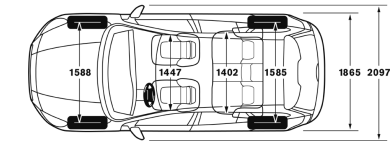

ENGINE	T3		T4		T5		T6 AWD		D2		D3		D4		D5		D5 AWD	
	Manual	Auto	Manual	Auto	Manual	Auto	Manual	Auto	Manual	Auto	Manual	Auto	Manual	Auto	Manual	Auto	Manual	Auto
Configuration/Cylinders	Transverse - 16 valve, 4 cylinder		Transverse - 16 valve, 4 cylinder		Transverse - 16 valve, 4 cylinder		Transverse - 24 valve, 6 cyl.		Transverse - 8 valve, 4 cylinder		Transverse - 20 valve, 5 cylinder		Transverse - 20 valve, 5 cylinder		Transverse - 20 valve, 5 cylinder		20 valve, 5 cylinder	
Engine capacity, l (US)	1596		1596		1999		2053		1560		1984		1984		2400		2400	
Max. output ECE, hp/kw/rpm	150/110/5700		189/132/5700		240/177/5300		304/222/5500		115/84/3600		136/100/3900		163/120/3900		219/158/4000		219/158/4000	
Max. torque ECE, Nm/rpm	240/1600-4000		240/1600-5000		320/1800-5000		440/2100-4200		270/1750-2500		350/1500-2250		400/1500-2750		420/1500-3250		440/1500-3250	
Transmission	6 speed		6 speed		6 speed		6 speed		6 speed		6 speed		6 speed		6 speed		6 speed	
Fuel	95-98 RON unleaded (l)		95-98 RON unleaded (l)		95-98 RON unleaded (l)		95-98 RON unleaded (l)		Diesel (v)		Diesel (v)		Diesel (v)		Diesel (v)		Diesel (v)	
Fuel system	Direct Fuel Injection		Direct Fuel Injection		Direct Fuel Injection		Port Fuel Injection		Common Rail Direct Injection		Common Rail Direct Injection		Common Rail Direct Injection		Common Rail Direct Injection		Common Rail Direct Injection	
Fuel tank volume, litres (gallons)	67.5 (14.8)		67.5 (14.8)		67.5 (14.8)		67.5 (14.8)		67.5 (14.8)		67.5 (14.8)		67.5 (14.8)		67.5 (14.8)		67.5 (14.8)	

PERFORMANCE	T3		T4		T5		T6 AWD		D2		D3		D4		D5		D5 AWD	
	Manual	Auto	Manual	Auto	Manual	Auto	Manual	Auto	Manual	Auto	Manual	Auto	Manual	Auto	Manual	Auto	Manual	Auto
Top speed, mph	124	127	137	137	143	143	155	155	118	115	127	124	137	134	143	143	140	140
Acceleration 0-60 mph, sec	9.1	9.8	8.0	8.7	7.1	7.3	5.9	5.9	10.7	12.0	9.8	9.8	8.9	8.9	7.1	7.3	7.3	7.3
0-62 mph (0-100 km/h), sec	9.6	10.4	8.5	9.2	7.5	7.7	6.2	6.2	11.3	12.7	10.4	10.4	9.4	9.4	7.5	7.7	7.7	7.7
Drag co-efficient	0.29		0.29		0.29		0.29		0.29		0.29		0.29		0.29		0.29	

FUEL CONSUMPTION (l)(l)(l)(l)	T3		T4		T5		T6 AWD		D2		D3		D4		D5		D5 AWD	
	Manual	Auto	Manual	Auto	Manual	Auto	Manual	Auto	Manual	Auto	Manual	Auto	Manual	Auto	Manual	Auto	Manual	Auto
Urban	37.7 / 7.5	28.5 / 9.9	32.5 / 8.7	28.5 / 9.9	25.2 / 11.2	24.6 / 11.5	19.5 / 14.5	19.5 / 14.5	54.3 / 5.2	55.4 / 5.1	54.3 / 5.2	39.8 / 7.1	54.3 / 5.2	39.8 / 7.1	50.4 / 5.6	33.2 / 8.5	32.8 / 8.6	32.8 / 8.6
Extra Urban	35.4 / 5.1	47.9 / 3.9	32.3 / 5.4	47.9 / 3.9	46.3 / 6.1	44.8 / 6.3	38.7 / 7.3	38.7 / 7.3	68.9 / 4.1	67.3 / 4.2	68.9 / 4.1	58.9 / 4.8	68.9 / 4.1	58.9 / 4.8	70.6 / 4.0	52.6 / 4.9	54.3 / 5.2	54.3 / 5.2
Combined	47.1 / 6.0	38.2 / 7.4	42.8 / 6.6	38.2 / 7.4	35.3 / 8.0	34.5 / 8.2	28.5 / 9.9	28.5 / 9.9	62.8 / 4.5	62.8 / 4.5	62.8 / 4.5	49.6 / 5.7	62.8 / 4.5	49.6 / 5.7	61.4 / 4.6	45.6 / 6.2	44.1 / 6.4	44.1 / 6.4

EMISSIONS	T3		T4		T5		T6 AWD		D2		D3		D4		D5		D5 AWD	
	Manual	Auto	Manual	Auto	Manual	Auto	Manual	Auto	Manual	Auto	Manual	Auto	Manual	Auto	Manual	Auto	Manual	Auto
CO₂, g/km	139	171	153	171	186	192	237	237	119	119	119	149	119	149	120	162	169	169
Vehicle Tax Band	H	G	G	H	F	F	E	E	C	C	C	F	C	F	C	G	H	H
First Year Vehicle Tax	£120	£275	£170	£275	£460	£460	£815	£815	£0	£0	£0	£135	£0	£135	£0	£170	£275	£275
Subsequent Years Vehicle Tax	£120	£195	£170	£195	£250	£250	£460	£460	£30	£30	£30	£135	£30	£135	£30	£170	£195	£195
Emission Level	Euro V		Euro V		Euro V		Euro V		Euro V		Euro V		Euro V		Euro V		Euro V	

WEIGHTS	T3		T4		T5		T6 AWD		D2		D3		D4		D5		D5 AWD	
	Manual	Auto	Manual	Auto	Manual	Auto	Manual	Auto	Manual	Auto	Manual	Auto	Manual	Auto	Manual	Auto	Manual	Auto
Min. kerb weight, kg (actual kerb weight dependent on spec.)	1565	1579	1570	1585	1611	1637	1784	1784	1573	1602	1632	1661	1635	1666	1655	1675	1675	1760
Max. possible towing weight braked, kg	1600	1600	1600	1600	1800	1800	1800	1800	1300	1300	1600	1600	1600	1600	1600	1800	1800	1800

LUGGAGE COMPARTMENT	
Volume to glass line - rear seats up - litres	430
Volume to roof - rear seats up - litres	557
Volume to roof - rear seats down - litres	1241
Under Floor Volume - litres	30

INSURANCE RATINGS Insurance ratings may vary depending on model line and specification. For details, please refer to: www.thatcham.org/abigrouting

- (i) For best performance and lowest fuel consumption 98 RON is recommended, 95 RON can be used for normal driving.
- (ii) The results do not express or imply any guarantee of the fuel consumption of a particular car.
- (iii) Official fuel consumption figures are obtained in accordance with Directive 93/116/EC as amended by 1999/100/EC. The figures are obtained under controlled test conditions and as such consumption achieved on the road will not necessarily accord with the official test results. Factors including driving styles and road, car and weather conditions will also have a bearing on actual fuel consumption achieved.
- (iv) Unbraked towing weight must not exceed 50% of kerb weight up to a maximum of 750 kg.
- (v) All diesel models are fitted with a particulate filter.

Notes
The weight of the vehicle will influence the level of CO₂ emitted and as a result, vehicles with higher levels of specification and factory fit options may emit higher levels of CO₂. However, vehicle tax is paid according to the weight and CO₂ emissions of the standard vehicle, as published in this price list.
A weightbridge must be used to determine specific weights. Data valid for manual transmission unless specified.
All measurements in mm
Auto = Geartronic Automatic Transmission