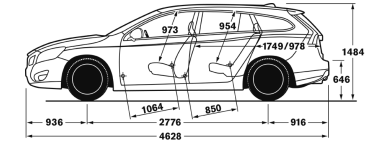

ENGINE	T3		T4		T5		T6 AWD		D2		D3		D4		D5		D5 AWD	
	Manual	Auto	Manual	Auto	Manual	Auto	Manual	Auto	Manual	Auto	Manual	Auto	Manual	Auto	Manual	Auto	Manual	Auto
Configuration/Cylinders	Transverse - 16 valve, 4 cylinder		Transverse - 16 valve, 4 cylinder		Transverse - 16 valve, 4 cylinder		Transverse - 24 valve, 6 cyl.		Transverse - 8 valve, 4 cylinder		Transverse - 20 valve, 5 cylinder		Transverse - 20 valve, 5 cylinder		Transverse - 20 valve, 5 cylinder		20 valve, 5 cylinder	
Engine capacity, l (US)	1596		1596		1999		2053		1560		1984		1984		2400		2400	
Max. output ECE, hp/kw/rpm	150/110/5700		189/132/5700		240/177/5300		304/222/5500		115/84/3600		136/100/3900		163/120/3900		219/158/4000		219/158/4000	
Max. torque ECE, Nm/rpm	240/1600-4000		240/1600-5000		320/1800-5000		440/2100-4200		270/1750-2500		350/1500-2250		400/1500-2750		420/1500-3250		440/1500-3250	
Transmission	6 speed		6 speed		6 speed		6 speed		6 speed		6 speed		6 speed		6 speed		6 speed	
Fuel	95-98 RON unleaded (l)		95-98 RON unleaded (l)		95-98 RON unleaded (l)		95-98 RON unleaded (l)		Diesel (v)		Diesel (v)		Diesel (v)		Diesel (v)		Diesel (v)	
Fuel system	Direct Fuel Injection		Direct Fuel Injection		Direct Fuel Injection		Port Fuel Injection		Common Rail Direct Injection		Common Rail Direct Injection		Common Rail Direct Injection		Common Rail Direct Injection		Common Rail Direct Injection	
Fuel tank volume, litres (gallons)	67.5 (14.8)		67.5 (14.8)		67.5 (14.8)		67.5 (14.8)		67.5 (14.8)		67.5 (14.8)		67.5 (14.8)		67.5 (14.8)		67.5 (14.8)	

PERFORMANCE	T3		T4		T5		T6 AWD		D2		D3		D4		D5		D5 AWD	
	Manual	Auto	Manual	Auto	Manual	Auto	Manual	Auto	Manual	Auto	Manual	Auto	Manual	Auto	Manual	Auto	Manual	Auto
Top speed, mph	124	127	137	137	143	143	155	155	118	115	127	124	137	134	143	143	140	140
Acceleration 0-60 mph, sec	9.1	9.8	8.0	8.7	7.1	7.3	5.9	5.9	10.7	12.0	9.8	9.8	8.9	8.9	7.1	7.3	7.3	7.3
0-62 mph (0-100 km/h), sec	9.6	10.4	8.5	9.2	7.5	7.7	6.2	6.2	11.3	12.7	10.4	10.4	9.4	9.4	7.5	7.7	7.7	7.7
Drag co-efficient	0.29		0.29		0.29		0.29		0.29		0.29		0.29		0.29		0.29	

FUEL CONSUMPTION (l)(l)(l)(l)	T3		T4		T5		T6 AWD		D2		D3		D4		D5		D5 AWD	
	Manual	Auto	Manual	Auto	Manual	Auto	Manual	Auto	Manual	Auto	Manual	Auto	Manual	Auto	Manual	Auto	Manual	Auto
Urban	37.7 / 7.5	28.5 / 9.9	32.5 / 8.7	28.5 / 9.9	25.2 / 11.2	24.6 / 11.5	19.5 / 14.5	19.5 / 14.5	54.3 / 5.2	55.4 / 5.1	54.3 / 5.2	39.8 / 7.1	54.3 / 5.2	39.8 / 7.1	50.4 / 5.6	33.2 / 8.5	32.8 / 8.6	32.8 / 8.6
Extra Urban	35.4 / 5.1	47.9 / 3.9	32.3 / 5.4	47.9 / 3.9	46.3 / 6.1	44.8 / 6.3	38.7 / 7.3	38.7 / 7.3	68.9 / 4.1	67.3 / 4.2	68.9 / 4.1	58.9 / 4.8	68.9 / 4.1	58.9 / 4.8	70.6 / 4.0	52.6 / 4.9	54.3 / 5.2	54.3 / 5.2
Combined	47.1 / 6.0	38.2 / 7.4	42.8 / 6.6	38.2 / 7.4	35.3 / 8.0	34.5 / 8.2	28.5 / 9.9	28.5 / 9.9	62.8 / 4.5	62.8 / 4.5	62.8 / 4.5	49.6 / 5.7	62.8 / 4.5	49.6 / 5.7	61.4 / 4.6	45.6 / 6.2	44.1 / 6.4	44.1 / 6.4

EMISSIONS	T3		T4		T5		T6 AWD		D2		D3		D4		D5		D5 AWD	
	Manual	Auto	Manual	Auto	Manual	Auto	Manual	Auto	Manual	Auto	Manual	Auto	Manual	Auto	Manual	Auto	Manual	Auto
CO₂, g/km	139	171	153	171	186	192	237	237	119	119	119	149	119	149	120	162	169	169
Vehicle Tax Band	H	G	G	H	F	F	E	E	C	C	C	F	C	F	C	G	H	H
First Year Vehicle Tax	£120	£275	£170	£275	£460	£460	£815	£815	£0	£0	£0	£135	£0	£135	£0	£170	£275	£275
Subsequent Years Vehicle Tax	£120	£195	£170	£195	£250	£250	£460	£460	£30	£30	£30	£135	£30	£135	£30	£170	£195	£195
Emission Level	Euro V		Euro V		Euro V		Euro V		Euro V		Euro V		Euro V		Euro V		Euro V	

WEIGHTS	T3		T4		T5		T6 AWD		D2		D3		D4		D5		D5 AWD	
	Manual	Auto	Manual	Auto	Manual	Auto	Manual	Auto	Manual	Auto	Manual	Auto	Manual	Auto	Manual	Auto	Manual	Auto
Min. kerb weight, kg (actual kerb weight dependent on spec.)	1565	1579	1570	1585	1611	1637	1784	1784	1573	1602	1632	1661	1635	1666	1655	1675	1675	1760
Max. possible towing weight braked, kg	1600	1600	1600	1600	1800	1800	1800	1800	1300	1300	1600	1600	1600	1600	1600	1800	1800	1800

LUGGAGE COMPARTMENT	
Volume to glass line - rear seats up - litres	430
Volume to roof - rear seats up - litres	557
Volume to roof - rear seats down - litres	1241
Under Floor Volume - litres	30

INSURANCE RATINGS Insurance ratings may vary depending on model line and specification. For details, please refer to: www.thatcham.org/abigrouting

- (i) For best performance and lowest fuel consumption 98 RON is recommended, 95 RON can be used for normal driving.
- (ii) The results do not express or imply any guarantee of the fuel consumption of a particular car.
- (iii) Official fuel consumption figures are obtained in accordance with Directive 93/116/EC as amended by 1999/100/EC. The figures are obtained under controlled test conditions and as such consumption achieved on the road will not necessarily accord with the official test results. Factors including driving styles and road, car and weather conditions will also have a bearing on actual fuel consumption achieved.
- (iv) Unbraked towing weight must not exceed 50% of kerb weight up to a maximum of 750 kg.
- (v) All diesel models are fitted with a particulate filter.

Notes
The weight of the vehicle will influence the level of CO₂ emitted and as a result, vehicles with higher levels of specification and factory fit options may emit higher levels of CO₂. However, vehicle tax is paid according to the weight and CO₂ emissions of the standard vehicle, as published in this price list.
A weightbridge must be used to determine specific weights. Data valid for manual transmission unless specified.
All measurements in mm
Auto = Geartronic Automatic Transmission