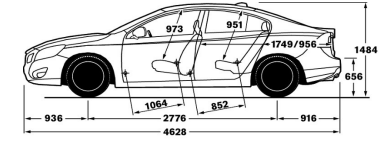

ENGINE	T3		T4		T5		T6 AWD	D2		D3		D4		D5	
	Manual	Auto	Manual	Auto	Manual	Auto	Auto	Manual	Auto	Manual	Auto	Manual	Auto	Manual	Auto
Configuration/Cylinders	Transverse - 16 valve, 4 cylinder		Transverse - 16 valve, 4 cylinder		Transverse - 16 valve, 4 cylinder		Transverse - 24 valve, 6 cyl.	Transverse - 8 valve, 4 cylinder		Transverse - 20 valve, 5 cylinder		Transverse - 20 valve, 5 cylinder		Transverse - 20 valve, 5 cylinder	
Engine capacity, cc	1596		1596		1999		2953	1560		1984		1984		2400	
Max. output ECE, hp/kw/rpm	150/110/5200		180/132/5700		240/172/5500		304/223/5600	115/84/3600		136/100/3500		163/120/3500		215/158/4000	
Max. torque ECE, Nm/rpm	240/1600-4000		240/1600-5000		320/1800-5000		440/2100-4200	270/1750-2500		350/1500-2250		400/1500-2750		420/1500-3250	
Transmission	6 speed		6 speed		6 speed		6 speed	6 speed		6 speed		6 speed		6 speed	
Fuel	95-98 RON unleaded (I)		95-98 RON unleaded (I)		95-98 RON unleaded (I)		95-98 RON unleaded (I)	Diesel (v)		Diesel (v)		Diesel (v)		Diesel (v)	
Fuel system	Direct Fuel Injection		Direct Fuel Injection		Direct Fuel Injection		Port Fuel Injection	Common Rail Direct Injection		Common Rail Direct Injection		Common Rail Direct Injection		Common Rail Direct Injection	
Fuel tank volume, litres (gallons)	67.5 (14.8)		67.5 (14.8)		67.5 (14.8)		67.5 (14.8)	67.5 (14.8)		67.5 (14.8)		67.5 (14.8)		67.5 (14.8)	
PERFORMANCE	T3		T4		T5		T6 AWD	D2		D3		D4		D5	
Top speed, mph	127	130	140	140	143	143	155	121	118	127	124	137	134	143	143
Acceleration 0-60 mph, sec	8.9	9.6	7.8	8.5	6.9	7.1	5.8	10.4	11.6	9.6	9.6	8.7	8.7	6.9	7.1
0-62 mph (0-100 km/h), sec	9.4	10.2	8.3	9.0	7.3	7.5	6.1	10.9	12.3	10.2	10.2	9.2	9.2	7.4	7.7
Drag co-efficient	0.28		0.28		0.28		0.28	0.28		0.28		0.28		0.28	
FUEL CONSUMPTION (II)(III)	T3		T4		T5		T6 AWD	D2		D3		D4		D5	
Mpg / l/100 km	Manual	Auto	Manual	Auto	Manual	Auto	Auto	Manual	Auto	Manual	Auto	Manual	Auto	Manual	Auto
Urban	38.2 / 7.4	29.4 / 9.6	32.8 / 8.6	29.4 / 9.6	25.2 / 11.2	24.8 / 11.4	19.5 / 14.5	55.4 / 5.1	57.7 / 4.9	55.4/5.1	41.5/6.8	55.4/5.1	41.5 / 6.8	49.6/5.7	34.9 / 8.1
Extra Urban	57.7 / 4.9	50.4 / 5.6	55.4 / 5.1	50.4 / 5.6	47.1 / 6.0	45.6 / 6.2	38.7 / 7.3	72.4 / 3.9	70.6 / 4.0	72.4/3.9	61.4/4.6	72.4/3.9	61.4 / 4.6	74.3/3.8	61.4 / 4.6
Combined	48.7 / 5.8	39.8 / 7.1	44.1 / 6.4	39.8 / 7.1	35.8 / 7.9	34.9 / 8.1	28.5 / 9.9	65.7 / 4.3	65.7 / 4.3	65.7/4.3	52.3/5.4	65.7/4.3	52.3 / 5.4	62.8/4.5	47.9 / 5.9
EMISSIONS	T3		T4		T5		T6 AWD	D2		D3		D4		D5	
CO₂, g/km	135	164	149	164	184	189	231	114	114	114	142	114	142	119	154
Vehicle Tax Band	E	F	G	F	F	F	F	F	F	F	F	F	F	F	F
First Year Vehicle Tax	£120	£170	£135	£170	£325	£460	£815	£0	£0	£0	£135	£0	£135	£0	£170
Subsequent Years' Vehicle Tax	£120	£170	£135	£170	£215	£250	£270	£30	£30	£30	£135	£30	£135	£30	£170
Emission Level	Euro V		Euro V		Euro V		Euro V	Euro V	Euro V	Euro V	Euro V	Euro V	Euro V	Euro V	Euro V
WEIGHTS	T3		T4		T5		T6 AWD	D2		D3		D4		D5	
Min. kerb weight, kg (actual kerb weight dependent on spec.)	1509	1521	1513	1529	1553	1569	1716	1509	1545	1577	1600	1574	1610	1594	1615
Max. possible towing weight	1600	1600	1600	1600	1800	1800	1800	1300	1300	1600	1600	1600	1600	1600	1800
Max. towing weight unbraked (approx), kg (iv)	750	750	750	750	750	750	750	750	750	750	750	750	750	750	750
Max. towball weight, kg	75	75	75	75	90	90	90	75	75	75	75	75	75	75	90
Max. total weight, kg	2020	2030	2020	2030	2040	2050	2220	2030	2050	2030	2050	2090	2110	2090	2110
Max. roof load, kg	75	75	75	75	75	75	75	75	75	75	75	75	75	75	75
Max. payload, kg (dependent on spec.)	511	509	507	501	487	491	504	521	505	453	450	516	500	496	495

LUGGAGE COMPARTMENT	
Volume to glass line - rear seats up - litres	339

INSURANCE RATINGS Insurance ratings may vary depending on model line and specification. For details, please refer to: www.thatcham.org/abigrouprating

- (i) For best performance and lowest fuel consumption 98 RON is recommended, 95 RON can be used for normal driving.
- (ii) The results do not express or imply any guarantee of the fuel consumption of a particular car.
- (iii) Official fuel consumption figures are obtained in accordance with Directive 93/116/EC as amended by 1999/100/EC. The figures are obtained under controlled test conditions and as such consumption achieved on the road will not necessarily accord with the official test results. Factors including driving styles and road, car and weather conditions will also have a bearing on actual fuel consumption achieved.
- (iv) Unbraked towing weight must not exceed 50% of kerb weight up to a maximum of 750 kg.
- (v) All diesel models are fitted with a particulate filter.

Notes
The weight of the vehicle will influence the level of CO₂ emitted and as a result, vehicles with higher levels of specification and factory fit options may emit higher levels of CO₂. However, vehicle tax is paid according to the weight and CO₂ emissions of the standard vehicle, as published in this price list.
A weighbridge must be used to determine specific weights. Data valid for manual transmission unless specified.
All measurements in mm
Auto = Geartronic Automatic Transmission